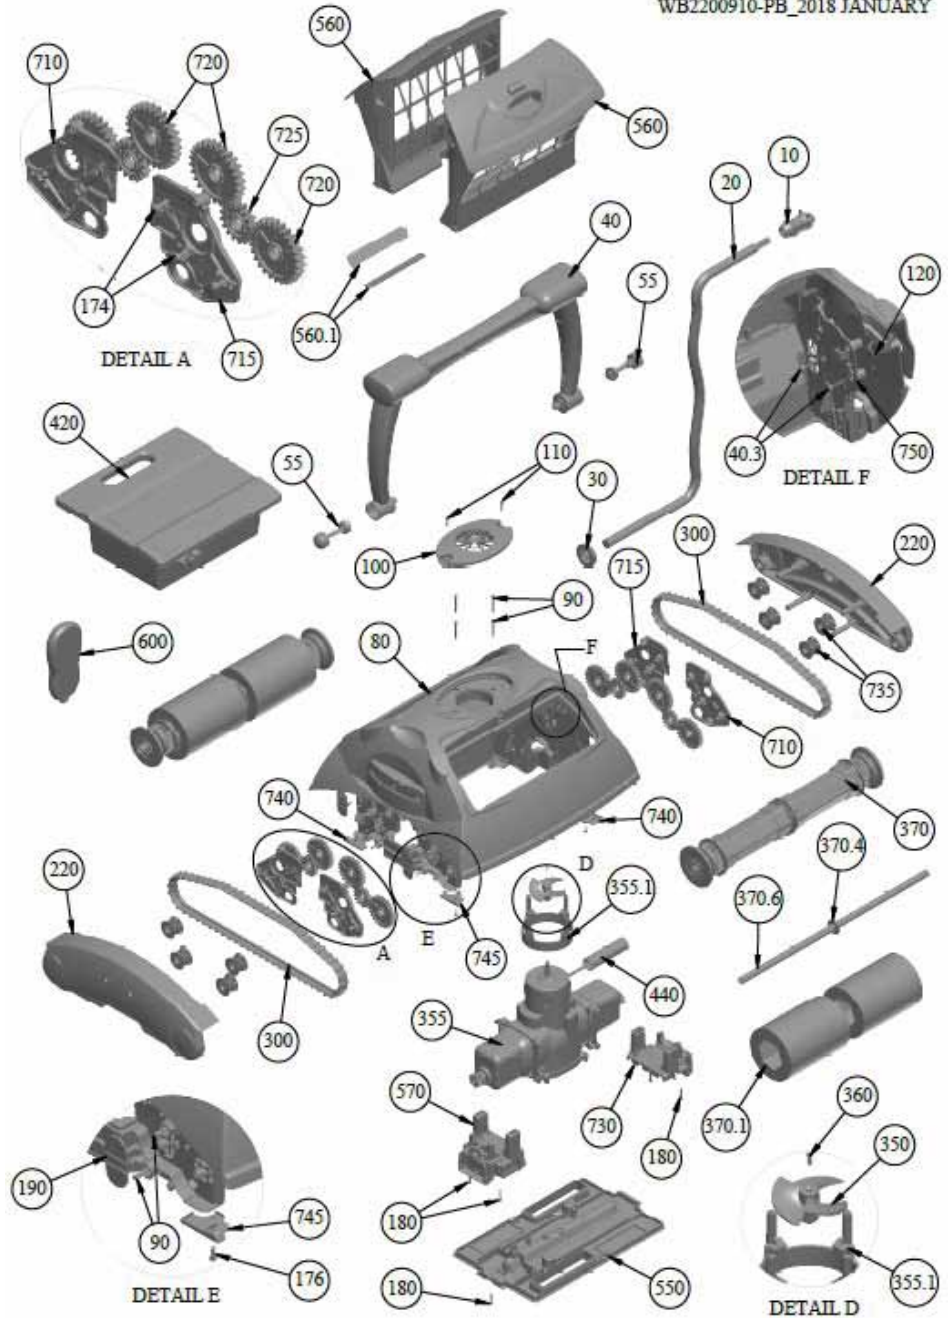

RPT Plus Robotic Pool Cleaner Top Access Plus Spare Parts

Product Code 11702

WB2200910-PB_2018 JANUARY

Quality Pool & Spa Products
RAINBOW
POOL PRODUCTS
Rainbow Pool Products
 PO Box 2388, Mansfield Qld 4122
 Telephone STD 61-7-3849 5385
 Facsimile STD 61-7-3849 5384
 Email: info@rainbowpoolproducts.com.au
 Web: www.rainbowpoolproducts.com.au

Item no.	Part no.	Description	Qty.
10.00	PL00002M	4 PIN PLUG	1
20.00	WA00082CGL	F.CABLE CG/18M/4C/EZ-SW/FAST	1
30.00	1623	SEALING GROMMET	1
40.00	AS1045300	HANDLE ASSY	1
40.30	HW0007000	SCREW EJOT PT KA 50x20	2
55.00	SK00005IV	PIN ASSY FOR HANDLE	2
80.00	AS1019974	BODY ASSY	1
90.00	2500	SCREW #8X1.175 PH PN	12
100.00	PP00059DB	OUTLET TOP	1
110.00	5061	SCREW 6-32X58 SS PH PA	2
120.00	2105	P-CLIP 12	1
174.00	HW0005800	SCREW EJOT PT KA 40x14 WN1412	12
176.00	HW0004200	SCREW EJOT PT KB30x10	4
180.00	2701	SCREW #8X1116 PHIL PN	5
190.00	PP0095300	WATER OUTLET FLAP	4
220.00	AS1065000	SIDE PLATE ASSY	2
300.00	PP00949CG	TRACK BELT 65 SHORE	2
350.00	PP00952GY	PROPELLER	1
355.00	AS2904140-SP	SP MOTOR DU/CLM/PVA/RC/V81	1
355.10	PP0096400	PUMP FIXTURE FOR BREEZER	1
360.00	SW00069	SCREW M3X10 PHIL DIN-965	1

Item no.	Part no.	Description	Qty.
370.00	AS38254CG	WHEEL TUBE ASSY	2
370.10	3009AG	PVA BRUSH	2
370.40	2607	DELRIK WASHER	2
370.60	MP00233	AXLE 410 MM 12" SS 316	2
420.00	AS2732800-SP	POWER SUPPLY (SPS 400)	1
440.00	AS110161408	SHRINK 1614 CUT TO 80mm	1
550.00	AS1050304	BOTTOM LID ASSY	1
560.00	AS1051320	FILTER TOP ASSY IVFPEL	2
560.10	PP00672IV	INLET EXTENSION VALVE	2
570.00	AS1050952	VB ASSY FOR BREEZER	1
600.00	RC0100500	RC RES IDP INTEG RAD	1
710.00	PP0097000	LEFT SIDE PLATE BUSHING	2
715.00	PP0096900	RIGHT SIDE PLATE BUSHING	2
720.00	PP0093800	SIDE COGWHEEL BIG	8
725.00	PP0093900	SIDE COGWHEEL SMALL	4
730.00	PP0093700	OMEGA BRIDGE	1
735.00	PP0095100	TRACK BELT ROLLER	8
740.00	PP0096500	BOTTOM PROTECTOR RIGHT	2
745.00	PP0096800	BOTTOM PROTECTOR LEFT	2
750.00	PP0097200	CABLE HOLDER BREEZER	1
Not shown	PL00008F	CONNECTOR 4 PIN FEMALE	1